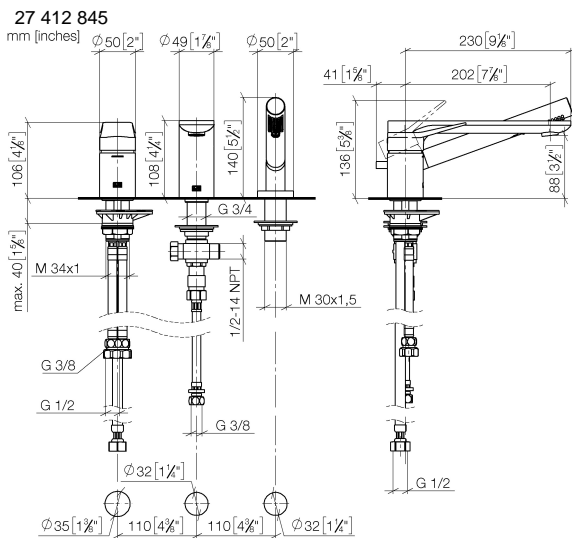

**LISSÉ Three-hole single-lever bath mixer for bath rim or tile edge installation -
Brushed Chrome**

LISSÉ

27 412 845

- spout: circular, air-enriched flow
- max. flow 16.9 l/min at 3 bar flow pressure
- Hand shower: COMPACT RAIN, max. flow rate 6.8 l/min (at 3 bar)
- complete hand shower set with anti-scale system
- 200mm projection
- automatic bath/shower diverter
- height of mixer 141 mm
- height up to aerator 88 mm
- hole diameter spout 32 mm
- hole diameter single-lever mixer 35 mm
- hole diameter for complete hand shower set 32 mm
- rosette for complete hand shower set Ø 50mm
- metal shower hose 1750mm with integrated anti-twist protection

Recommended miscellaneous

Perfecto installation kit - 12 614 970 90

Recommended miscellaneous

**Decorative caps for Perfecto -
Brushed Chrome** 12 801 970-93
• 1 pair

Flow rate chart

Certificates

Belgaqua_19_80_27. IAPMO_4976 (2). LGA_29731.

Belgaqua_24-008-
27_4.

27 412 845

Spare parts list

No.	Item Number	Name	Quantity used	Delivery time
1	29 300 845-93	connection	1	60
2	13 512 845-93	spout	1	-
Spare part can no longer be ordered, please order the replacement item				
3	27 702 979-93	Hand shower set for bath rim or tile edge installation - Brushed Chrome	1	20
4	90 24 03 168 00 90	nipple	1	2
5	12 502 970 90	High pressure hose 1/2" x 1/2" x 400 mm -	1	2