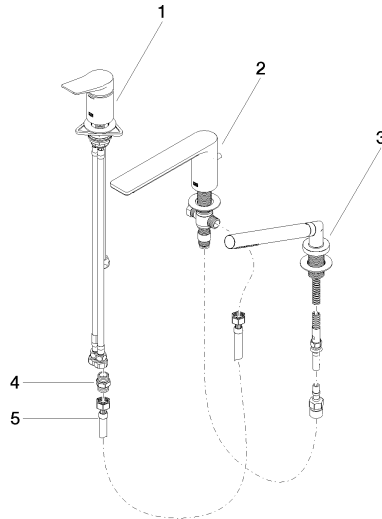

**LISSÉ Three-hole single-lever bath mixer for bath rim or tile edge installation -
Brushed Chrome**

LISSÉ

27 412 845

- spout: circular, air-enriched flow
- max. flow 16.9 l/min at 3 bar flow pressure
- Hand shower: COMPACT RAIN, max. flow rate 6.8 l/min (at 3 bar)
- complete hand shower set with anti-scale system
- 200mm projection
- automatic bath/shower diverter
- height of mixer 141 mm
- height up to aerator 88 mm
- hole diameter spout 32 mm
- hole diameter single-lever mixer 35 mm
- hole diameter for complete hand shower set 32 mm
- rosette for complete hand shower set Ø 50mm
- metal shower hose 1750mm with integrated anti-twist protection

Recommended miscellaneous

Perfecto installation kit - 12 614 970 90

Recommended miscellaneous

**Decorative caps for Perfecto -
Brushed Chrome** 12 801 970-93
• 1 pair

Flow rate chart

Certificates

Belgaqua_19_80_27. IAPMO_4976 (2). LGA_29731.

Belgaqua_24-008-
27_4.

27 412 845

Spare parts list

No.	Item Number	Name	Quantity used	Delivery time
1	29 300 845-93	connection	1	60
2	13 512 845-93	spout	1	-
Spare part can no longer be ordered, please order the replacement item				
3	27 702 979-93	Hand shower set for bath rim or tile edge installation - Brushed Chrome	1	20
4	90 24 03 168 00 90	nipple	1	2
5	12 502 970 90	High pressure hose 1/2" x 1/2" x 400 mm -	1	2