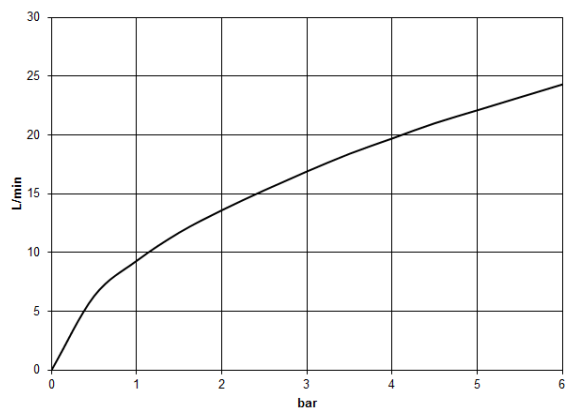

Certificates

Belgaqua_19_80_27. IAPMO_4976 (2). LGA_29731.

Belgaqua_24-008-
27_4.